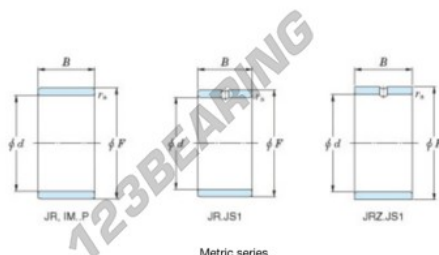

Inner ring JR17X20X16.50-JTEKT - JR17X20X16.50-JTEKT

<https://www.123bearing.com/bearing-housing/needle-roller-bearing/inner-ring/jr17x20x16.50-jtekt>

Boundary dimensions

Metric series

Bearing No.	Boundary dimensions(mm)			
	d	F	B	rs
JR17x20x16,5	17	20	16,5	0,3

PRODUCT FEATURES

Brand	JTEKT
N° Ean13	3616060799135
Inside diameter	17 mm
Outside diameter	20 mm
Thickness	16.5 mm
Type	JR
Packaging	1

contact@123bearing.com

(646) 712 9672

CRT4 de Lesquin 60 Rue Du Haut De Sainghin 59273 Fretin FRANCE