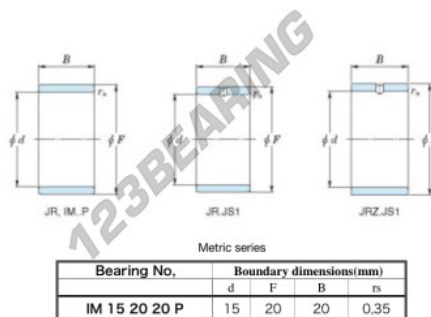

Inner ring IM-15-20-20-P-JTEKT - IM-15-20-20-P-JTEKT

<https://www.123bearing.com/bearing-housing/needle-roller-bearing/inner-ring/im-15-20-20-p-jtekt>

Boundary dimensions

PRODUCT FEATURES

Brand	JTEKT
N° Ean13	3616060799098
Inside diameter	15 mm
Inside diameter	0.591" inch
Outside diameter	20 mm
Outside diameter	0.787" inch
Thickness	20 mm
Thickness	0.787" inch
Type	IM...P
Packaging	1