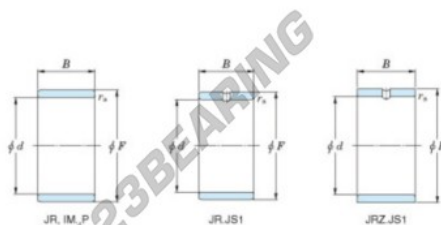

Inner ring JRZ15X20X14JS1-JTEKT - JRZ15X20X14JS1-JTEKT

<https://www.123bearing.com/bearing-housing/needle-roller-bearing/inner-ring/jrz15x20x14js1-jtekt>

Boundary dimensions

Metric series

Bearing No.	Boundary dimensions(mm)			
	d	F	B	rs
JRZ15x20x14JS1	15	20	14	0,3

PRODUCT FEATURES

Brand	JTEKT
N° Ean13	3616060799081
Inside diameter	15 mm
Outside diameter	20 mm
Thickness	14 mm
Type	JR...JS1
Packaging	1

contact@123bearing.com

(646) 712 9672

CRT4 de Lesquin 60 Rue Du Haut De Sainghin 59273 Fretin FRANCE