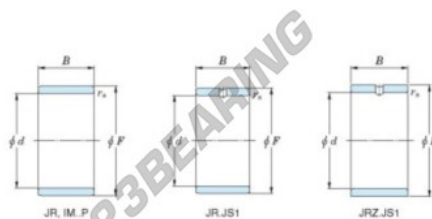

Inner ring JR15X19X20-JTEKT - JR15X19X20-JTEKT

<https://www.123bearing.com/bearing-housing/needle-roller-bearing/inner-ring/jr15x19x20-jtekt>

Boundary dimensions

Metric series

Bearing No.	Boundary dimensions(mm)			
	d	F	B	rs
JR15x19x20	15	19	20	0,3

PRODUCT FEATURES

Brand	JTEKT
N° Ean13	3616060799043
Inside diameter	15 mm
Outside diameter	19 mm
Thickness	20 mm
Type	JR
Packaging	1

contact@123bearing.com

(646) 712 9672

CRT4 de Lesquin 60 Rue Du Haut De Sainghin 59273 Fretin FRANCE