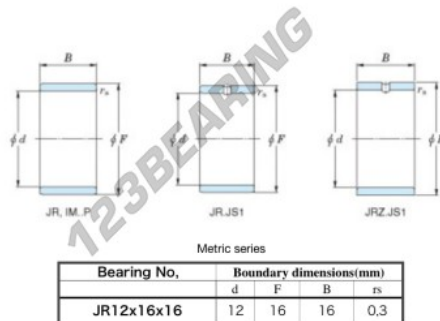

Inner ring JR12X16X16-JTEKT - JR12X16X16-JTEKT

<https://www.123bearing.com/bearing-housing/needle-roller-bearing/inner-ring/jr12x16x16-jtekt>

Boundary dimensions

PRODUCT FEATURES

Brand	JTEKT
N° Ean13	3616060798978
Inside diameter	12 mm
Outside diameter	16 mm
Thickness	16 mm
Type	JR
Packaging	1