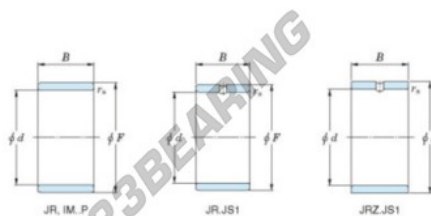

## Inner ring JRZ12X16X14JS1-JTEKT - JRZ12X16X14JS1-JTEKT

<https://www.123bearing.com/bearing-housing/needle-roller-bearing/inner-ring/jrz12x16x14js1-jtekt>

Boundary dimensions

Metric series

Bearing No.	Boundary dimensions(mm)			
	d	F	B	rs
JRZ12x16x14JS1	12	16	14	0,3

## PRODUCT FEATURES

Brand	JTEKT
N° Ean13	3616060798961
Inside diameter	12 mm
Outside diameter	16 mm
Thickness	14 mm
Type	JR...JS1
Packaging	1

[contact@123bearing.com](mailto:contact@123bearing.com)

(646) 712 9672