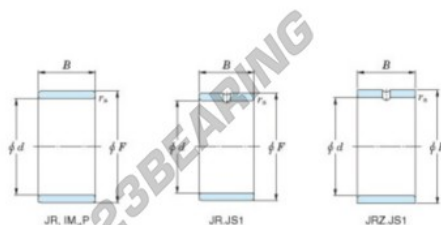

Inner ring JR12X16X13-JTEKT - JR12X16X13-JTEKT

<https://www.123bearing.com/bearing-housing/needle-roller-bearing/inner-ring/jr12x16x13-jtekt>

Boundary dimensions

Metric series

Bearing No.	Boundary dimensions(mm)			
	d	F	B	rs
JR12x16x13	12	16	13	0.3

PRODUCT FEATURES

Brand	JTEKT
N° Ean13	3616060798954
Inside diameter	12 mm
Outside diameter	16 mm
Thickness	13 mm
Type	JR...JS1
Packaging	1

contact@123bearing.com

(646) 712 9672

CRT4 de Lesquin 60 Rue Du Haut De Sainghin 59273 Fretin FRANCE