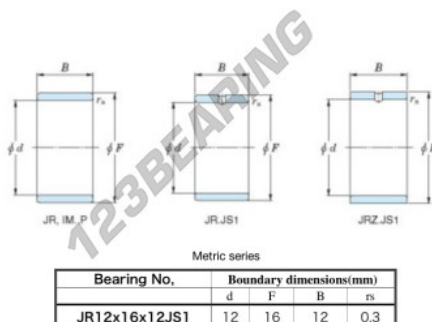

Inner ring JR12X16X12JS1-JTEKT - JR12X16X12JS1-JTEKT

<https://www.123bearing.com/bearing-housing/needle-roller-bearing/inner-ring/jr12x16x12js1-jtekt>

Boundary dimensions

PRODUCT FEATURES

Brand	JTEKT
N° Ean13	3616060798947
Inside diameter	12 mm
Outside diameter	16 mm
Thickness	12 mm
Type	JR...JS1
Packaging	1