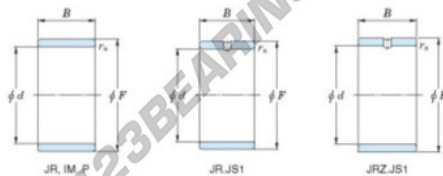

Inner ring JR12X16X12-JTEKT - JR12X16X12-JTEKT

<https://www.123bearing.com/bearing-housing/needle-roller-bearing/inner-ring/jr12x16x12-jtekt>

Boundary dimensions

Metric series

Bearing No.	Boundary dimensions(mm)			
	d	F	B	rs
JR12x16x12	12	16	12	0,3

PRODUCT FEATURES

Brand	JTEKT
N° Ean13	3616060798930
Inside diameter	12 mm
Outside diameter	16 mm
Thickness	12 mm
Type	JR
Packaging	1

contact@123bearing.com

(646) 712 9672

CRT4 de Lesquin 60 Rue Du Haut De Sainghin 59273 Fretin FRANCE