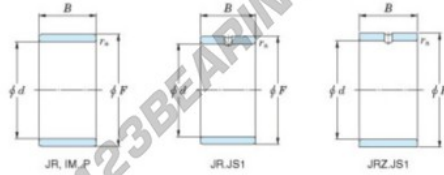

Inner ring JR12X16X12-JTEKT - JR12X16X12-JTEKT

<https://www.123bearing.com/bearing-housing/needle-roller-bearing/inner-ring/jr12x16x12-jtekt>

Boundary dimensions

Metric series

Bearing No.	Boundary dimensions(mm)			
	d	F	B	rs
JR12x16x12	12	16	12	0,3

PRODUCT FEATURES

Brand	JTEKT
N° Ean13	3616060798930
Inside diameter	12 mm
Outside diameter	16 mm
Thickness	12 mm
Type	JR
Packaging	1

contact@123bearing.com

(646) 712 9672

CRT4 de Lesquin 60 Rue Du Haut De Sainghin 59273 Fretin FRANCE