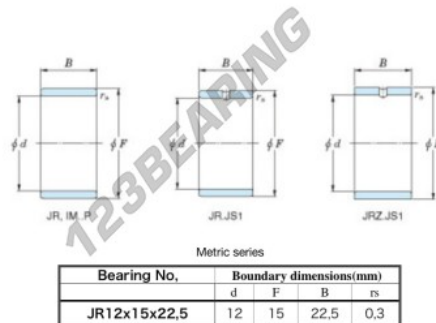

Inner ring JR12X15X22.50-JTEKT - JR12X15X22.50-JTEKT

<https://www.123bearing.com/bearing-housing/needle-roller-bearing/inner-ring/jr12x15x22.50-jtekt>

Boundary dimensions

PRODUCT FEATURES

Brand	JTEKT
N° Ean13	3616060798923
Inside diameter	12 mm
Outside diameter	15 mm
Thickness	22.5 mm
Type	JR
Packaging	1