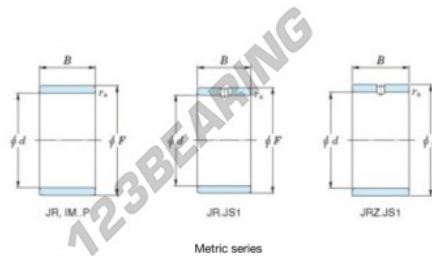

Inner ring

IM-12-15-22.4-P-JTEKT - IM-12-15-22.4-P-JTEKT

<https://www.123bearing.com/bearing-housing/needle-roller-bearing/inner-ring/im-12-15-22.4-p-jtekt>

Boundary dimensions

Metric series

Bearing No.	Boundary dimensions(mm)			
	d	F	B	rs
IM 12 15 22,4 P	12	15	22.4	0.2

PRODUCT FEATURES

Brand	JTEKT
N° Ean13	3616060798916
Inside diameter	12 mm
Outside diameter	15 mm
Thickness	22.4 mm
Type	IM...P
Packaging	1

contact@123bearing.com

(646) 712 9672

CRT4 de Lesquin 60 Rue Du Haut De Sainghin 59273 Fretin FRANCE