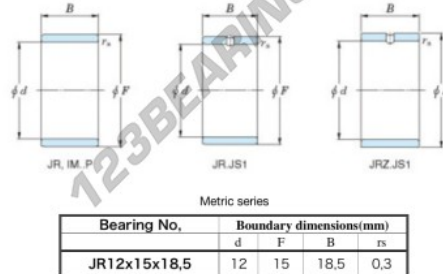

Inner ring JR12X15X18.50-JTEKT - JR12X15X18.50-JTEKT

<https://www.123bearing.com/bearing-housing/needle-roller-bearing/inner-ring/jr12x15x18.50-jtekt>

Boundary dimensions

PRODUCT FEATURES

Brand	JTEKT
N° Ean13	3616060796936
Inside diameter	12 mm
Outside diameter	15 mm
Thickness	18.5 mm
Type	JR
Packaging	1