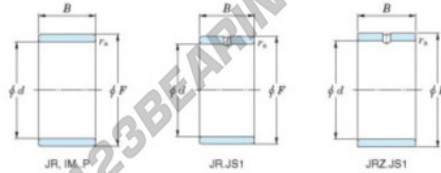

Inner ring JR10X14X20-JTEKT - JR10X14X20-JTEKT

<https://www.123bearing.com/bearing-housing/needle-roller-bearing/inner-ring/jr10x14x20-jtekt>

Boundary dimensions

Metric series

Bearing No.	Boundary dimensions(mm)			
	d	F	B	rs
JR10x14x20	10	14	20	0.3

PRODUCT FEATURES

Brand	JTEKT
N° Ean13	3616060796882
Inside diameter	10 mm
Outside diameter	14 mm
Thickness	20 mm
Type	JR
Packaging	1

contact@123bearing.com

(646) 712 9672

CRT4 de Lesquin 60 Rue Du Haut De Sainghin 59273 Fretin FRANCE