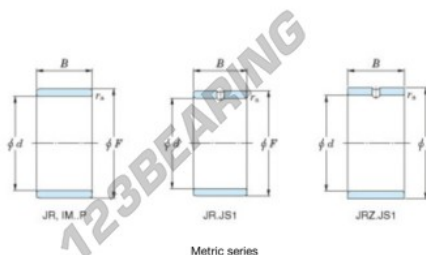

## Inner ring JR10X14X16-JTEKT - JR10X14X16-JTEKT

<https://www.123bearing.com/bearing-housing/needle-roller-bearing/inner-ring/jr10x14x16-jtekt>

Boundary dimensions

Metric series

Bearing No.	Boundary dimensions(mm)			
	d	F	B	rs
JR10x14x16	10	14	16	0.3

## PRODUCT FEATURES

Brand	JTEKT
N° Ean13	3616060796875
Inside diameter	10 mm
Outside diameter	14 mm
Thickness	16 mm
Type	JR
Packaging	1

[contact@123bearing.com](mailto:contact@123bearing.com)

(646) 712 9672