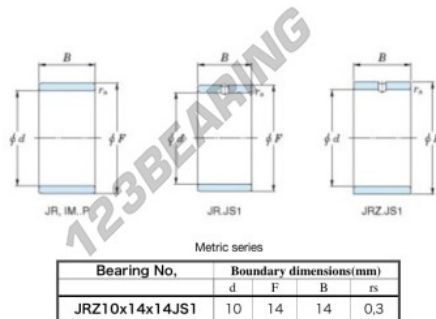

## Inner ring JRZ10X14X14JS1-JTEKT - JRZ10X14X14JS1-JTEKT

<https://www.123bearing.com/bearing-housing/needle-roller-bearing/inner-ring/jrz10x14x14js1-jtekt>

Boundary dimensions

### PRODUCT FEATURES

|                  |               |
|------------------|---------------|
| Brand            | JTEKT         |
| N° Ean13         | 3616060796868 |
| Inside diameter  | 10 mm         |
| Outside diameter | 14 mm         |
| Thickness        | 14 mm         |
| Type             | JR...JS1      |
| Packaging        | 1             |