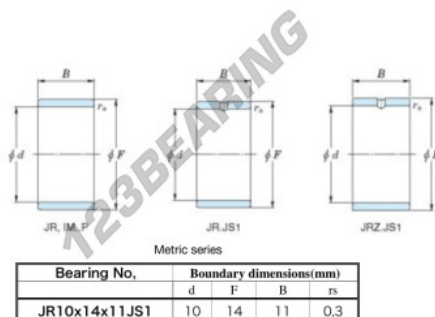

Inner ring JR10X14X11JS1-JTEKT - JR10X14X11JS1-JTEKT

<https://www.123bearing.com/bearing-housing/needle-roller-bearing/inner-ring/jr10x14x11js1-jtekt>

Boundary dimensions

PRODUCT FEATURES

Brand	JTEKT
N° Ean13	3616060796820
Inside diameter	10 mm
Outside diameter	14 mm
Thickness	11 mm
Type	JR
Packaging	1