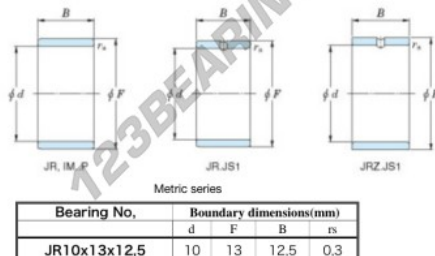

Inner ring JR10X13X12.50-JTEKT - JR10X13X12.50-JTEKT

<https://www.123bearing.com/bearing-housing/needle-roller-bearing/inner-ring/jr10x13x12.50-jtekt>

Boundary dimensions

PRODUCT FEATURES

Brand	JTEKT
N° Ean13	3616060796813
Inside diameter	10 mm
Outside diameter	13 mm
Thickness	12.5 mm
Type	JR
Packaging	1