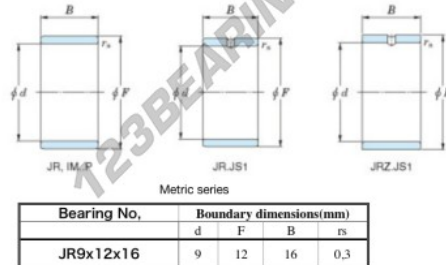

Inner ring JR9X12X16-JTEKT - JR9X12X16-JTEKT

<https://www.123bearing.com/bearing-housing/needle-roller-bearing/inner-ring/jr9x12x16-jtekt>

Boundary dimensions

PRODUCT FEATURES

Brand	JTEKT
N° Ean13	3616060796806
Inside diameter	9 mm
Outside diameter	12 mm
Thickness	16 mm
Type	JR
Packaging	1