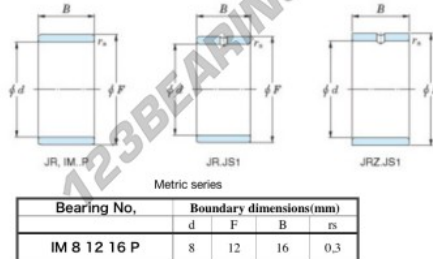

## Inner ring JR9X12X12-JTEKT - JR9X12X12-JTEKT

<https://www.123bearing.com/bearing-housing/needle-roller-bearing/inner-ring/jr9x12x12-jtekt>

Boundary dimensions

## PRODUCT FEATURES

Brand	JTEKT
N° Ean13	3616060796790
Inside diameter	9 mm
Outside diameter	12 mm
Thickness	12 mm
Type	JR
Packaging	1

[contact@123bearing.com](mailto:contact@123bearing.com)

(646) 712 9672