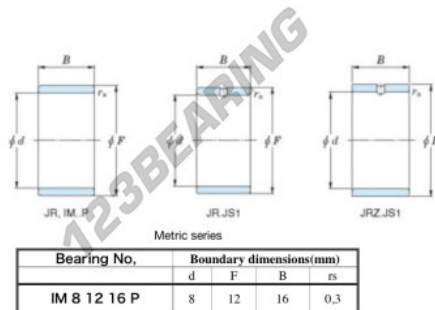

Inner ring IM-8-12-16-P-JTEKT - IM-8-12-16-P-JTEKT

<https://www.123bearing.com/bearing-housing/needle-roller-bearing/inner-ring/im-8-12-16-p-jtekt>

Boundary dimensions

PRODUCT FEATURES

Brand	JTEKT
N° Ean13	3616060796783
Inside diameter	8 mm
Outside diameter	12 mm
Thickness	16 mm
Type	IM...P
Packaging	1