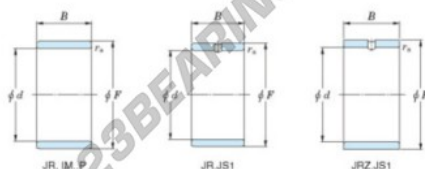

Inner ring JR8X12X10-JTEKT - JR8X12X10-JTEKT

<https://www.123bearing.com/bearing-housing/needle-roller-bearin/inner-ring/jr8x12x10-jtekt>

Boundary dimensions

Metric series

Bearing No.	Boundary dimensions(mm)			
	d	F	B	rs
JR8x12x10	8	12	10	0.3

PRODUCT FEATURES

Brand	JTEKT
N° Ean13	3616060796721
Inside diameter	8 mm
Outside diameter	12 mm
Thickness	10 mm
Type	JR
Packaging	1

contact@123bearing.com

(646) 712 9672

CRT4 de Lesquin 60 Rue Du Haut De Sainghin 59273 Fretin FRANCE