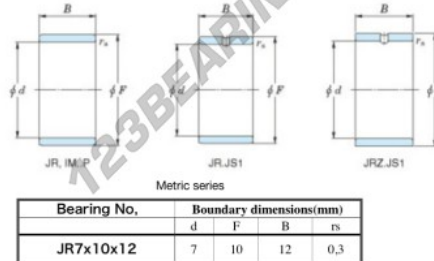

Inner ring JR7X10X12-JTEKT - JR7X10X12-JTEKT

<https://www.123bearing.com/bearing-housing/needle-roller-bearing/inner-ring/jr7x10x12-jtekt>

Boundary dimensions

PRODUCT FEATURES

Brand	JTEKT
N° Ean13	3616060796707
Inside diameter	7 mm
Outside diameter	10 mm
Thickness	12 mm
Type	JR
Packaging	1