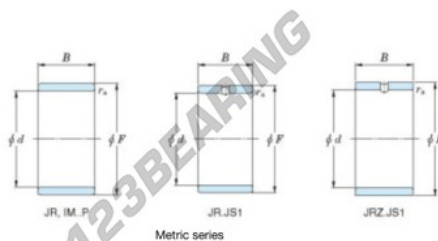

Inner ring JR6X10X10JS1-JTEKT - JR6X10X10JS1-JTEKT

<https://www.123bearing.com/bearing-housing/needle-roller-bearing/inner-ring/jr6x10x10js1-jtekt>

Boundary dimensions

Bearing No.	Boundary dimensions(mm)			
	d	F	B	rs
JR6x10x10	6	10	10	0,3

PRODUCT FEATURES

Brand	JTEKT
N° Ean13	3616060796660
Inside diameter	6 mm
Outside diameter	10 mm
Thickness	10 mm
Type	JR
Packaging	1

contact@123bearing.com

(646) 712 9672

CRT4 de Lesquin 60 Rue Du Haut De Sainghin 59273 Fretin FRANCE