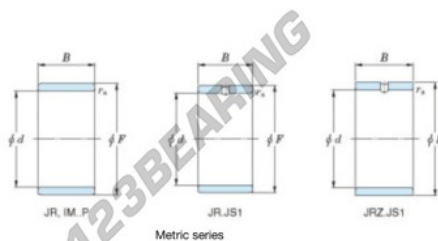

Inner ring JR6X10X10-JTEKT - JR6X10X10-JTEKT

<https://www.123bearing.com/bearing-housing/needle-roller-bearing/inner-ring/jr6x10x10-jtekt>

Boundary dimensions

Metric series

Bearing No.	Boundary dimensions(mm)			
	d	F	B	rs
JR6x10x10	6	10	10	0,3

PRODUCT FEATURES

Brand	JTEKT
N° Ean13	3616060796653
Inside diameter	6 mm
Outside diameter	10 mm
Thickness	10 mm
Type	JR
Packaging	1

contact@123bearing.com

(646) 712 9672

CRT4 de Lesquin 60 Rue Du Haut De Sainghin 59273 Fretin FRANCE