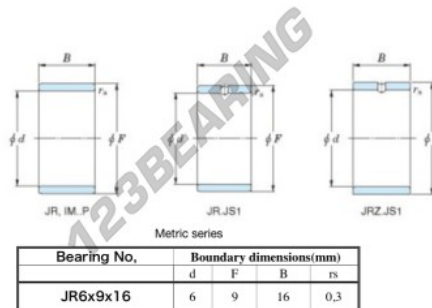

## Inner ring JR6X9X16-JTEKT - JR6X9X16-JTEKT

<https://www.123bearing.com/bearing-housing/needle-roller-bearing/inner-ring/jr6x9x16-jtekt>

Boundary dimensions

## PRODUCT FEATURES

Brand	JTEKT
N° Ean13	3616060796646
Inside diameter	6 mm
Outside diameter	9 mm
Thickness	16 mm
Type	JR
Packaging	1

[contact@123bearing.com](mailto:contact@123bearing.com)

(646) 712 9672