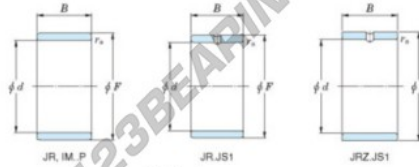

Inner ring JR5X8X16-JTEKT - JR5X8X16-JTEKT

<https://www.123bearing.com/bearing-housing/needle-roller-bearing/inner-ring/jr5x8x16-jtekt>

Boundary dimensions

Metric series

Bearing No.	Boundary dimensions(mm)			
	d	F	B	rs
JR5x8x16	5	8	16	0,3

PRODUCT FEATURES

Brand	JTEKT
N° Ean13	3616060796615
Inside diameter	5 mm
Outside diameter	8 mm
Thickness	16 mm
Type	JR
Packaging	1

contact@123bearing.com

(646) 712 9672

CRT4 de Lesquin 60 Rue Du Haut De Sainghin 59273 Fretin FRANCE