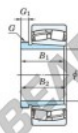

Spherical roller bearing

23296RK-AHX3296-JTEKT - 23296RK-AHX3296-JTEKT

https://www.123bearing.com/bearing-housing/roller-bearing/spherical/23296rk-ahx3296-jtekt

Boundary dimensions

PRODUCT FEATURES

Brand	JTEKT
N° Ean13	3616060796523
Inside diameter	460 mm
Outside diameter	870 mm
Thickness	310 mm
Limiting speed	250 rpm
Dynamic load	10500 kN
Static load	15100 kN
Packaging	1

contact@123bearing.com

(646) 712 9672

CRT4 de Lesquin 60 Rue Du Haut De Sainghin 59273 Fretin FRANCE