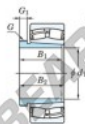

Spherical roller bearing

23196RK-AHX3196-JTEKT - 23196RK-AHX3196-JTEKT

https://www.123bearing.com/bearing-housing/roller-bearing/spherical/23196rk-ahx3196-jtekt

Boundary dimensions

PRODUCT FEATURES

Brand	JTEKT
N° Ean13	3616060796509
Inside diameter	460 mm
Outside diameter	790 mm
Thickness	248 mm
Limiting speed	280 rpm
Dynamic load	6840 kN
Static load	11500 kN
Packaging	1

contact@123bearing.com

(646) 712 9672

CRT4 de Lesquin 60 Rue Du Haut De Sainghin 59273 Fretin FRANCE