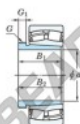

Spherical roller bearing

23096RK-AHX3096-JTEKT - 23096RK-AHX3096-JTEKT

https://www.123bearing.com/bearing-housing/roller-bearing/spherical/23096rk-ahx3096-jtekt

Boundary dimensions

PRODUCT FEATURES

Brand	JTEKT
N° Ean13	3616060796486
Inside diameter	460 mm
Outside diameter	700 mm
Thickness	165 mm
Limiting speed	320 rpm
Dynamic load	4190 kN
Static load	7540 kN
Packaging	1

contact@123bearing.com

(646) 712 9672

CRT4 de Lesquin 60 Rue Du Haut De Sainghin 59273 Fretin FRANCE