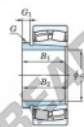

Spherical roller bearing 23084RHAK-AH3084-JTEKT - 23084RHAK-AH3084-JTEKT

<https://www.123bearing.com/bearing-housing/roller-bearing/spherical/23084rhak-ah3084-jtekt>

Boundary dimensions

PRODUCT FEATURES

Brand	JTEKT
N° Ean13	3616060796295
Inside diameter	400 mm
Outside diameter	620 mm
Thickness	150 mm
Limiting speed	400 rpm
Dynamic load	3820 kN
Static load	6230 kN
Packaging	1

contact@123bearing.com

(646) 712 9672

CRT4 de Lesquin 60 Rue Du Haut De Sainghin 59273 Fretin FRANCE