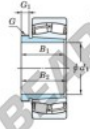

Spherical roller bearing 22356RHAK-AH2356-JTEKT - 22356RHAK-AH2356-JTEKT

<https://www.123bearing.com/bearing-housing/roller-bearing/spherical/22356rhak-ah2356-jtekt>

Boundary dimensions

PRODUCT FEATURES

Brand	JTEKT
N° Ean13	3616060794628
Inside diameter	260 mm
Outside diameter	580 mm
Thickness	175 mm
Limiting speed	530 rpm
Dynamic load	4390 kN
Static load	5260 kN
Packaging	1

contact@123bearing.com

(646) 712 9672

CRT4 de Lesquin 60 Rue Du Haut De Sainghin 59273 Fretin FRANCE