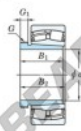

Spherical roller bearing 23256RHAK-AH2356-JTEKT - 23256RHAK-AH2356-JTEKT

<https://www.123bearing.com/bearing-housing/roller-bearing/spherical/23256rhak-ah2356-jtekt>

Boundary dimensions

PRODUCT FEATURES

Brand	JTEKT
N° Ean13	3616060794604
Inside diameter	260 mm
Outside diameter	500 mm
Thickness	176 mm
Limiting speed	600 rpm
Dynamic load	3770 kN
Static load	5300 kN
Packaging	1

contact@123bearing.com

(646) 712 9672

CRT4 de Lesquin 60 Rue Du Haut De Sainghin 59273 Fretin FRANCE