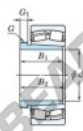

Spherical roller bearing 24056RRK-AH24056-JTEKT - 24056RRK-AH24056-JTEKT

<https://www.123bearing.com/bearing-housing/roller-bearing/spherical/24056rrk-ah24056-jtekt>

Boundary dimensions

PRODUCT FEATURES

Brand	JTEKT
N° Ean13	3616060794512
Inside diameter	260 mm
Outside diameter	420 mm
Thickness	140 mm
Limiting speed	710 rpm
Dynamic load	2370 kN
Static load	3780 kN
Packaging	1

contact@123bearing.com

(646) 712 9672

CRT4 de Lesquin 60 Rue Du Haut De Sainghin 59273 Fretin FRANCE