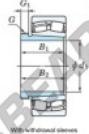

Spherical roller bearing
23248RRK-AH2348-JTEKT - 23248RRK-AH2348-JTEKT
<https://www.123bearing.com/bearing-housing/roller-bearing/spherical/23248rrk-ah2348-jtekt>

Boundary dimensions

PRODUCT FEATURES

Brand	JTEKT
N° Ean13	3616060794291
Inside diameter	220 mm
Outside diameter	440 mm
Thickness	160 mm
Limiting speed	730 rpm
Dynamic load	3050 kN
Static load	3970 kN
Packaging	1

contact@123bearing.com

(646) 712 9672

CRT4 de Lesquin 60 Rue Du Haut De Sainghin 59273 Fretin FRANCE