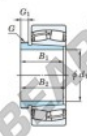

Spherical roller bearing 23148RHAK-AH3148-JTEKT - 23148RHAK-AH3148-JTEKT

<https://www.123bearing.com/bearing-housing/roller-bearing/spherical/23148rhak-ah3148-jtekt>

Boundary dimensions

Bearing No.	Boundary dimensions(mm)				Basic load ratings(kN)		Limiting speeds(r/min)	
	d1	d2	B	l	C	C0	Cr	Co
23148RHAK-AH3148	220	400	128	4	2270	3200	790	1000

PRODUCT FEATURES

Brand	JTEKT
N° Ean13	3616060794239
Inside diameter	220 mm
Outside diameter	400 mm
Thickness	128 mm
Limiting speed	790 rpm
Dynamic load	2270 kN
Static load	3200 kN
Packaging	1

contact@123bearing.com