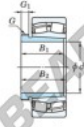

Spherical roller bearing

24048RHAK30-AH24048-JTEKT - 24048RHAK30-AH24048-JTEKT

<https://www.123bearing.com/bearing-housing/roller-bearing/spherical/24048rhak30-ah24048-jtekt>

Boundary dimensions

PRODUCT FEATURES

Brand	JTEKT
N° Ean13	3616060794222
Inside diameter	220 mm
Outside diameter	360 mm
Thickness	118 mm
Limiting speed	870 rpm
Dynamic load	1750 kN
Static load	2840 kN
Packaging	1

contact@123bearing.com

(646) 712 9672

CRT4 de Lesquin 60 Rue Du Haut De Sainghin 59273 Fretin FRANCE