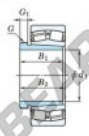

Spherical roller bearing

23948RK-AH3948-JTEKT - 23948RK-AH3948-JTEKT

https://www.123bearing.com/bearing-housing/roller-bearing/spherical/23948rk-ah3948-jtekt

Boundary dimensions

Bearing No.	d1	d2	B	B1	B2	A	Basic load ratings(kN)	Limiting speeds(rpm-1)
	d1	d2	B	B1	B2	A	C ₁₀	C ₁₀
23948RK-AH3948	220	320	60	21	814	1380	940	1300

PRODUCT FEATURES

Brand	JTEKT
N° Ean13	3616060794185
Inside diameter	220 mm
Outside diameter	320 mm
Thickness	60 mm
Limiting speed	940 rpm
Dynamic load	814 kN
Static load	1380 kN
Packaging	1

contact@123bearing.com