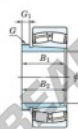

Spherical roller bearing

23044RK-AH3044-JTEKT - 23044RK-AH3044-JTEKT

https://www.123bearing.com/bearing-housing/roller-bearing/spherical/23044rk-ah3044-jtekt

Boundary dimensions

PRODUCT FEATURES

Brand	JTEKT
N° Ean13	3616060794031
Inside diameter	200 mm
Outside diameter	340 mm
Thickness	90 mm
Limiting speed	940 rpm
Dynamic load	1230 kN
Static load	1890 kN
Packaging	1

contact@123bearing.com

(646) 712 9672

CRT4 de Lesquin 60 Rue Du Haut De Sainghin 59273 Fretin FRANCE