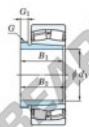

Spherical roller bearing

23944RK-AH3944-JTEKT - 23944RK-AH3944-JTEKT

https://www.123bearing.com/bearing-housing/roller-bearing/spherical/23944rk-ah3944-jtekt

Boundary dimensions

PRODUCT FEATURES

Brand	JTEKT
N° Ean13	3616060794024
Inside diameter	200 mm
Outside diameter	300 mm
Thickness	60 mm
Limiting speed	1000 rpm
Dynamic load	792 kN
Static load	1300 kN
Packaging	1

contact@123bearing.com

(646) 712 9672

CRT4 de Lesquin 60 Rue Du Haut De Sainghin 59273 Fretin FRANCE