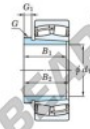

Spherical roller bearing
23240RK-AH3240-JTEKT - 23240RK-AH3240-JTEKT
<https://www.123bearing.com/bearing-housing/roller-bearing/spherical/23240rk-ah3240-jtekt>

Boundary dimensions

PRODUCT FEATURES

Brand	JTEKT
N° Ean13	3616060793980
Inside diameter	190 mm
Outside diameter	360 mm
Thickness	128 mm
Limiting speed	940 rpm
Dynamic load	1950 kN
Static load	2610 kN
Packaging	1

contact@123bearing.com

(646) 712 9672

CRT4 de Lesquin 60 Rue Du Haut De Sainghin 59273 Fretin FRANCE