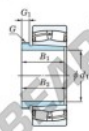

Spherical roller bearing 23136RHAK-AH3136-JTEKT - 23136RHAK-AH3136-JTEKT

<https://www.123bearing.com/bearing-housing/roller-bearing/spherical/23136rhak-ah3136-jtekt>

Boundary dimensions

PRODUCT FEATURES

Brand	JTEKT
N° Ean13	3616060793638
Inside diameter	170 mm
Inside diameter	6.693" inch
Outside diameter	300 mm
Outside diameter	11.811" inch
Thickness	96 mm
Thickness	3.78" inch
Limiting speed	1100 rpm
Dynamic load	1330 kN
Static load	1790 kN
Packaging	1

contact@123bearing.com

(646) 712 9672

CRT4 de Lesquin 60 Rue Du Haut De Sainghin 59273 Fretin FRANCE