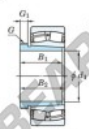

Spherical roller bearing 24036RRK30-AH24036-JTEKT - 24036RRK30-AH24036-JTEKT

<https://www.123bearing.com/bearing-housing/roller-bearing/spherical/24036rrk30-ah24036-jtekt>

Boundary dimensions

PRODUCT FEATURES

Brand	JTEKT
N° Ean13	3616060793614
Inside diameter	170 mm
Outside diameter	280 mm
Thickness	100 mm
Limiting speed	1200 rpm
Dynamic load	1170 kN
Static load	1710 kN
Packaging	1

contact@123bearing.com

(646) 712 9672

CRT4 de Lesquin 60 Rue Du Haut De Sainghin 59273 Fretin FRANCE