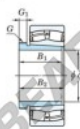

Spherical roller bearing

23234RRK-AH3234-JTEKT - 23234RRK-AH3234-JTEKT

<https://www.123bearing.com/bearing-housing/roller-bearing/spherical/23234rrk-ah3234-jtekt>

Boundary dimensions

Bearing No.	Boundary dimensions(mm)			Basic load ratings(kN)		Limiting speeds(rpm)	
	d1	d	B	C0	C	n1	n2
23234RRK-AH3234	160	310	110	1560	1920	1100	1500

PRODUCT FEATURES

Brand	JTEKT
N° Ean13	3616060793560
Inside diameter	160 mm
Outside diameter	310 mm
Thickness	110 mm
Limiting speed	1100 rpm
Dynamic load	1560 kN
Static load	1920 kN
Packaging	1

contact@123bearing.com