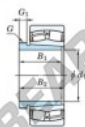

Spherical roller bearing

23232RK-AH3232-JTEKT - 23232RK-AH3232-JTEKT

https://www.123bearing.com/bearing-housing/roller-bearing/spherical/23232rk-ah3232-jtekt

Boundary dimensions

PRODUCT FEATURES

Brand	JTEKT
N° Ean13	3616060793454
Inside diameter	150 mm
Outside diameter	290 mm
Thickness	104 mm
Limiting speed	1290 rpm
Dynamic load	1200 kN
Static load	1600 kN
Packaging	1

contact@123bearing.com

(646) 712 9672

CRT4 de Lesquin 60 Rue Du Haut De Sainghin 59273 Fretin FRANCE