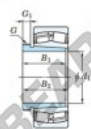

Spherical roller bearing 22226RZK-AHX3126-JTEKT - 22226RZK-AHX3126-JTEKT

<https://www.123bearing.com/bearing-housing/roller-bearing/spherical/22226rzk-ahx3126-jtekt>

Boundary dimensions

PRODUCT FEATURES

Brand	JTEKT
N° Ean13	3616060793423
Inside diameter	125 mm
Inside diameter	4.921" inch
Outside diameter	230 mm
Outside diameter	9.055" inch
Thickness	64 mm
Thickness	2.52" inch
Limiting speed	1900 rpm
Dynamic load	821 kN
Static load	914 kN
Packaging	1

contact@123bearing.com

(646) 712 9672

CRT4 de Lesquin 60 Rue Du Haut De Sainghin 59273 Fretin FRANCE