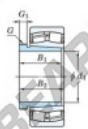

Spherical roller bearing 24026RZK30-AH24026-JTEKT - 24026RZK30-AH24026-JTEKT

<https://www.123bearing.com/bearing-housing/roller-bearing/spherical/24026rzk30-ah24026-jtekt>

Boundary dimensions

PRODUCT FEATURES

Brand	JTEKT
N° Ean13	3616060793393
Inside diameter	125 mm
Outside diameter	200 mm
Thickness	69 mm
Limiting speed	2200 rpm
Dynamic load	625 kN
Static load	914 kN
Packaging	1

contact@123bearing.com

(646) 712 9672

CRT4 de Lesquin 60 Rue Du Haut De Sainghin 59273 Fretin FRANCE