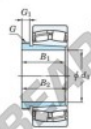

Spherical roller bearing 22322RZK-AHX2322-JTEKT - 22322RZK-AHX2322-JTEKT

<https://www.123bearing.com/bearing-housing/roller-bearing/spherical/22322rzk-ahx2322-jtekt>

Boundary dimensions

PRODUCT FEATURES

Brand	JTEKT
N° Ean13	3616060793300
Inside diameter	105 mm
Outside diameter	240 mm
Thickness	80 mm
Limiting speed	1900 rpm
Dynamic load	1040 kN
Static load	1040 kN
Packaging	1

contact@123bearing.com

(646) 712 9672

CRT4 de Lesquin 60 Rue Du Haut De Sainghin 59273 Fretin FRANCE