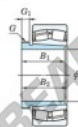

Spherical roller bearing

21318RZK-AHX318-JTEKT - 21318RZK-AHX318-JTEKT

https://www.123bearing.com/bearing-housing/roller-bearing/spherical/21318rzk-ahx318-jtekt

Boundary dimensions

Bearing No.	Boundary dimensions(mm)			Basic load ratings(kN)		Limiting speeds(rpm)	
	d	D	B	C ₁₀	C ₀	n ₁	n ₂
21318RZK-AHX318	85	190	43	413	416	2600	3400

PRODUCT FEATURES

Brand	JTEKT
N° Ean13	3616060793164
Inside diameter	85 mm
Outside diameter	190 mm
Thickness	43 mm
Limiting speed	3400 rpm
Dynamic load	413 kN
Static load	416 kN
Packaging	1

contact@123bearing.com