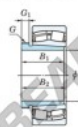

Spherical roller bearing 22312RZK-AHX2312-JTEKT - 22312RZK-AHX2312-JTEKT

<https://www.123bearing.com/bearing-housing/roller-bearing/spherical/22312rzk-ahx2312-jtekt>

Boundary dimensions

PRODUCT FEATURES

Brand	JTEKT
N° Ean13	3616060792983
Inside diameter	55 mm
Outside diameter	130 mm
Thickness	46 mm
Limiting speed	3900 rpm
Dynamic load	354 kN
Static load	334 kN
Packaging	1

contact@123bearing.com

(646) 712 9672

CRT4 de Lesquin 60 Rue Du Haut De Sainghin 59273 Fretin FRANCE