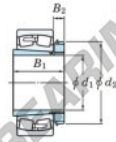

Spherical roller bearing
23296RHAK-H3296-JTEKT - 23296RHAK-H3296-JTEKT
<https://www.123bearing.com/bearing-housing/roller-bearing/spherical/23296rhak-h3296-jtekt>

Boundary dimensions

Bearing No.	Boundary dimensions (mm)				Basic load ratings (kN)		Limiting speeds (min ⁻¹)	
	d1	B	B	r (mm)	Cr	COr	Grease lub.	Oil lub.
23296RHAK-H3296	450	870	310	7.5	10600	15700	250	340

PRODUCT FEATURES

Brand	JTEKT
N° Ean13	3616060792761
Inside diameter	450 mm
Outside diameter	870 mm
Thickness	310 mm
Limiting speed	250 rpm
Dynamic load	10600 kN
Static load	15700 kN
Packaging	1

contact@123bearing.com